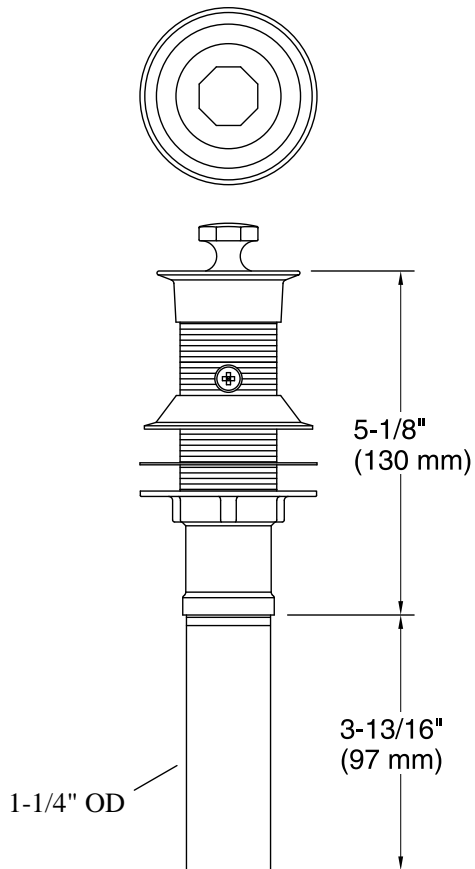

Features

- 1-1/4" (32 mm) connection.
- Nonremovable metal stopper.
- For use in nonoverflow applications.
- For use with Spun Glass™ vessel bathroom sink.

Recommended Products/Accessories

- K-23726 Drain treatment
- K-23723 Faucet cleaner

Codes/Standards

ASME A112.18.2/CSA B125.2

KOHLER® One-Year Limited Warranty

See website for detailed warranty information.

Available Colors/Finishes

Color tiles intended for reference only.

Color	Code	Description
	CP	Polished Chrome
	SN	Vibrant® Polished Nickel
	BGD	Vibrant® Moderne Brushed Gold
	BN	Vibrant® Brushed Nickel
	BV	Vibrant® Brushed Bronze
	2BZ	Oil-Rubbed Bronze
	BL	Matte Black
	TB	Satin Black
	2MB	Vibrant® Brushed Moderne Brass
	TT	Vibrant Titanium

Technical Information

All product dimensions are nominal.

Notes

Install this product according to the installation guide.